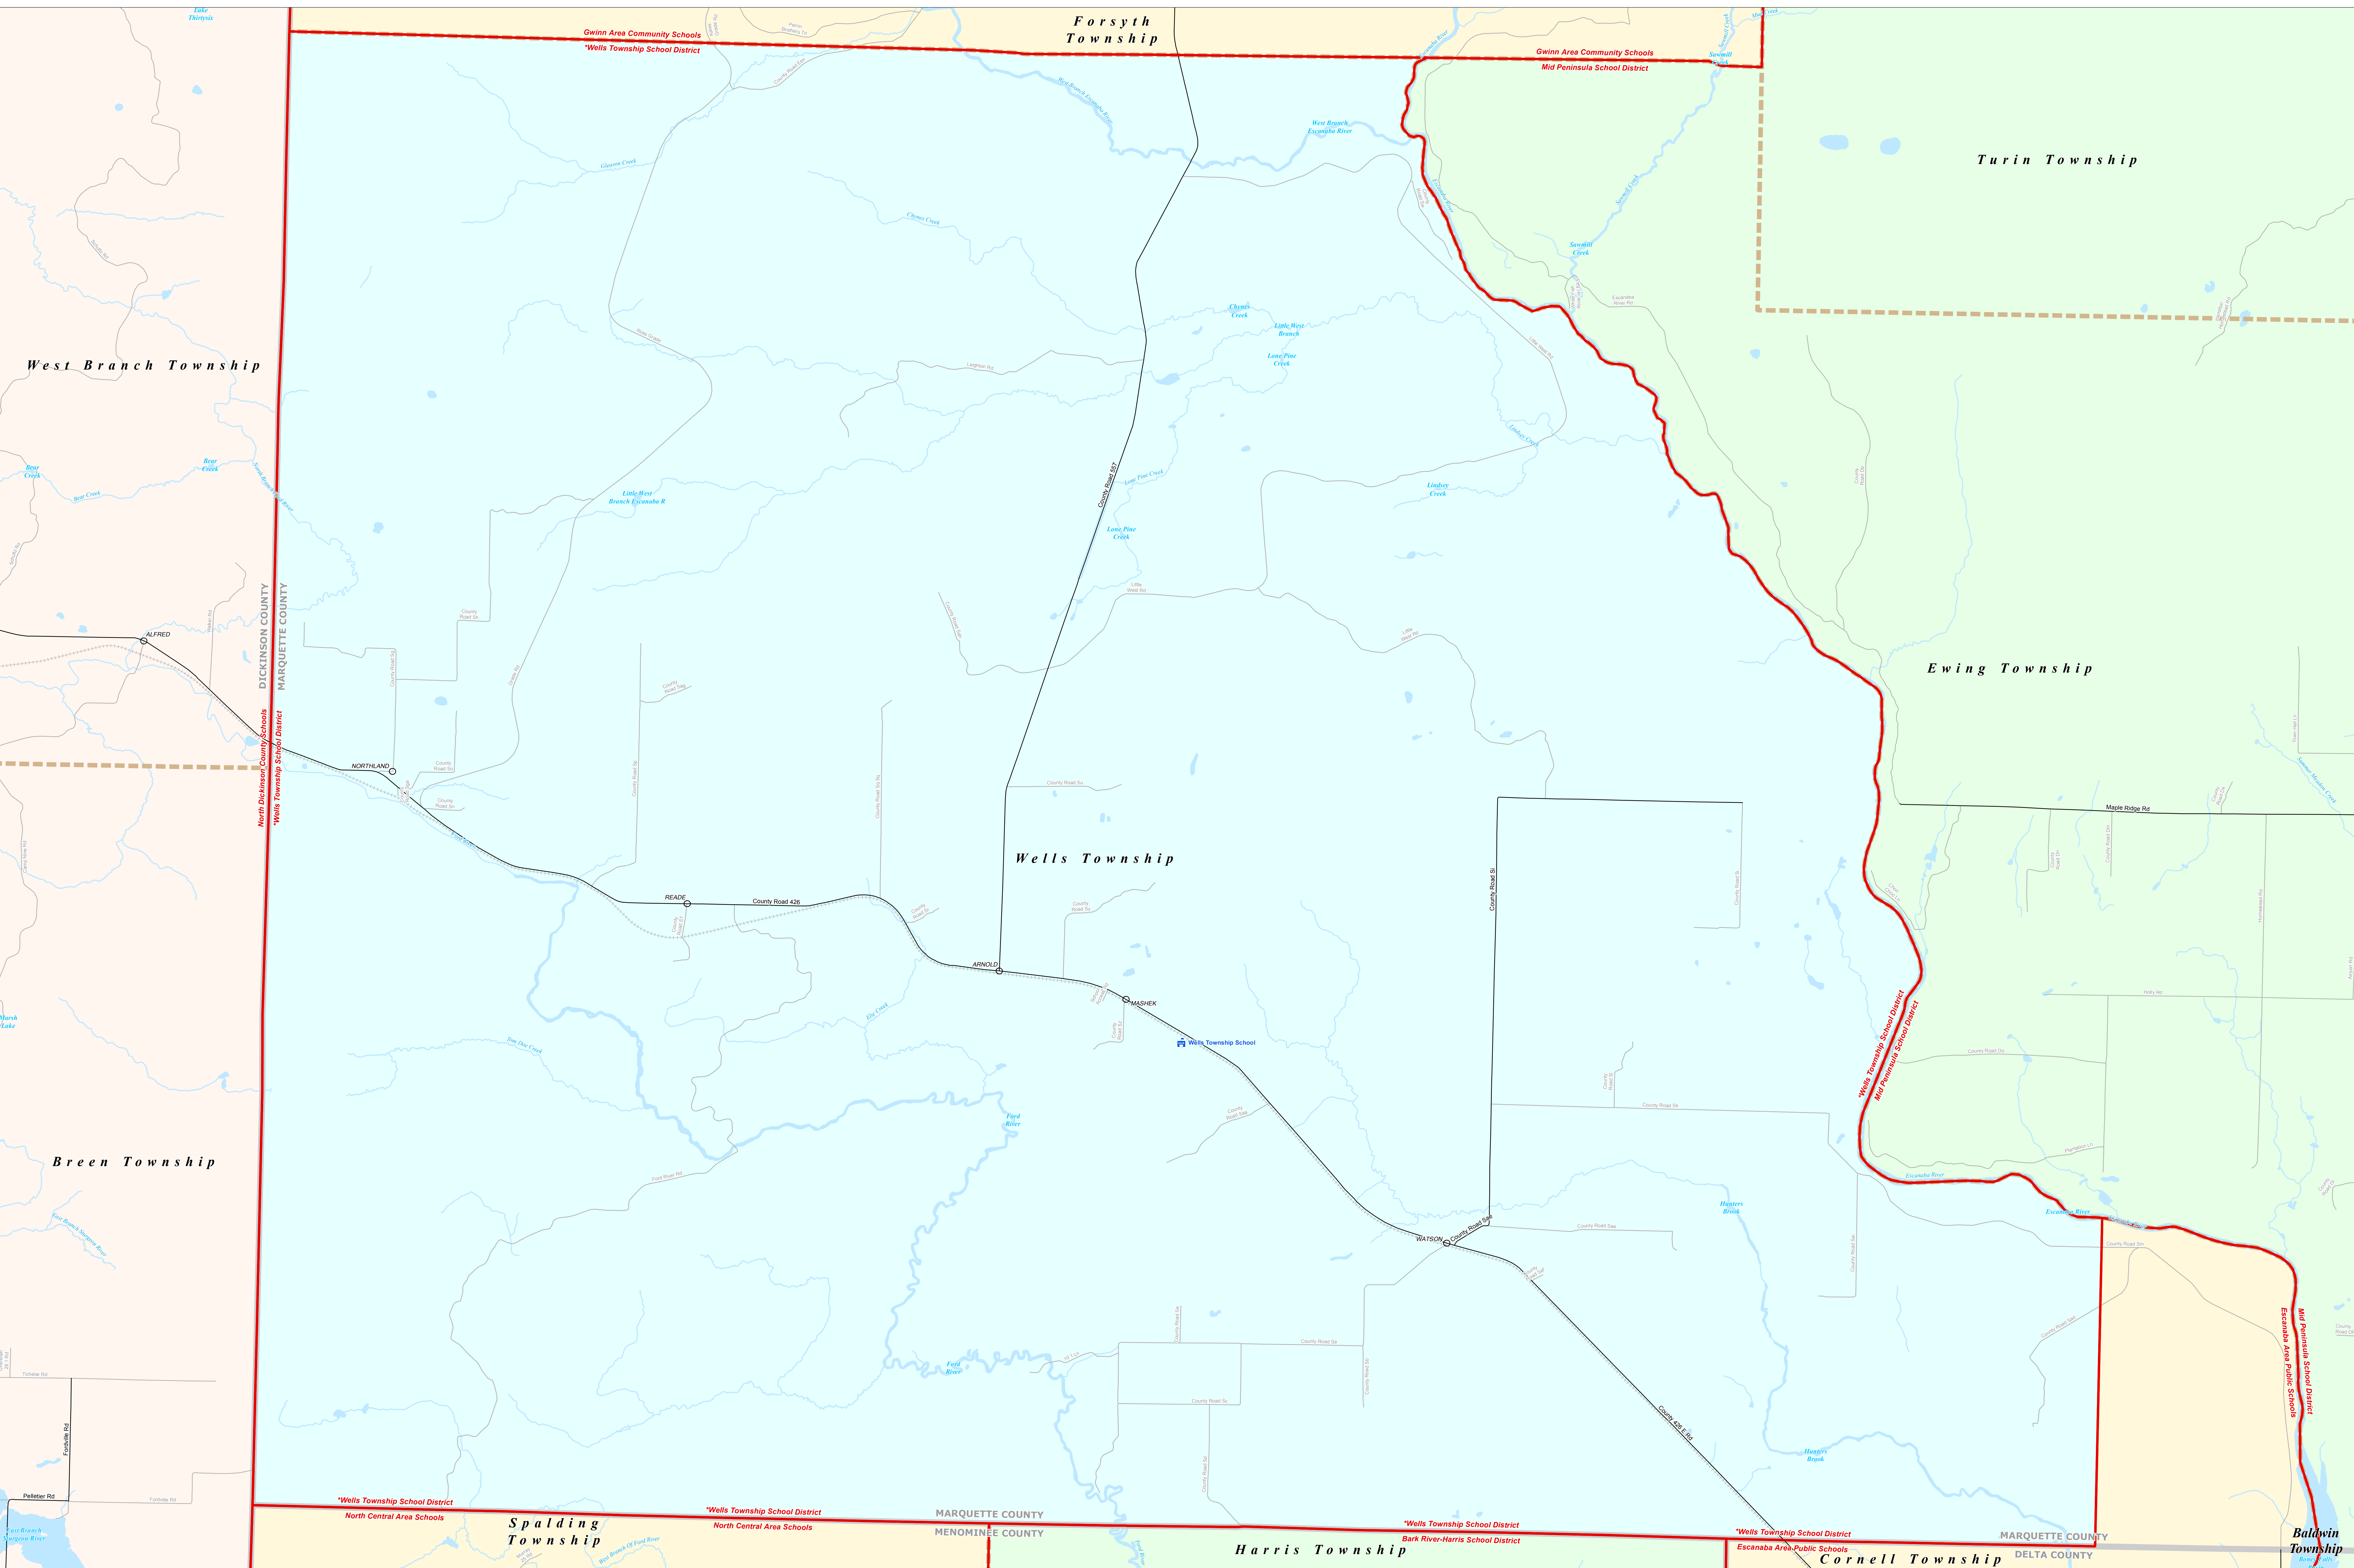

*WELLS TOWNSHIP SCHOOL DISTRICT

Marquette-Alger RESA

0 0.25 0.5 1 Miles

Legend	
School District	School
County	Freeway
City	Primary Road
Township	Local Road
Village	Water Feature
Census Designated Place	River, Stream, or Drain
	Railroad